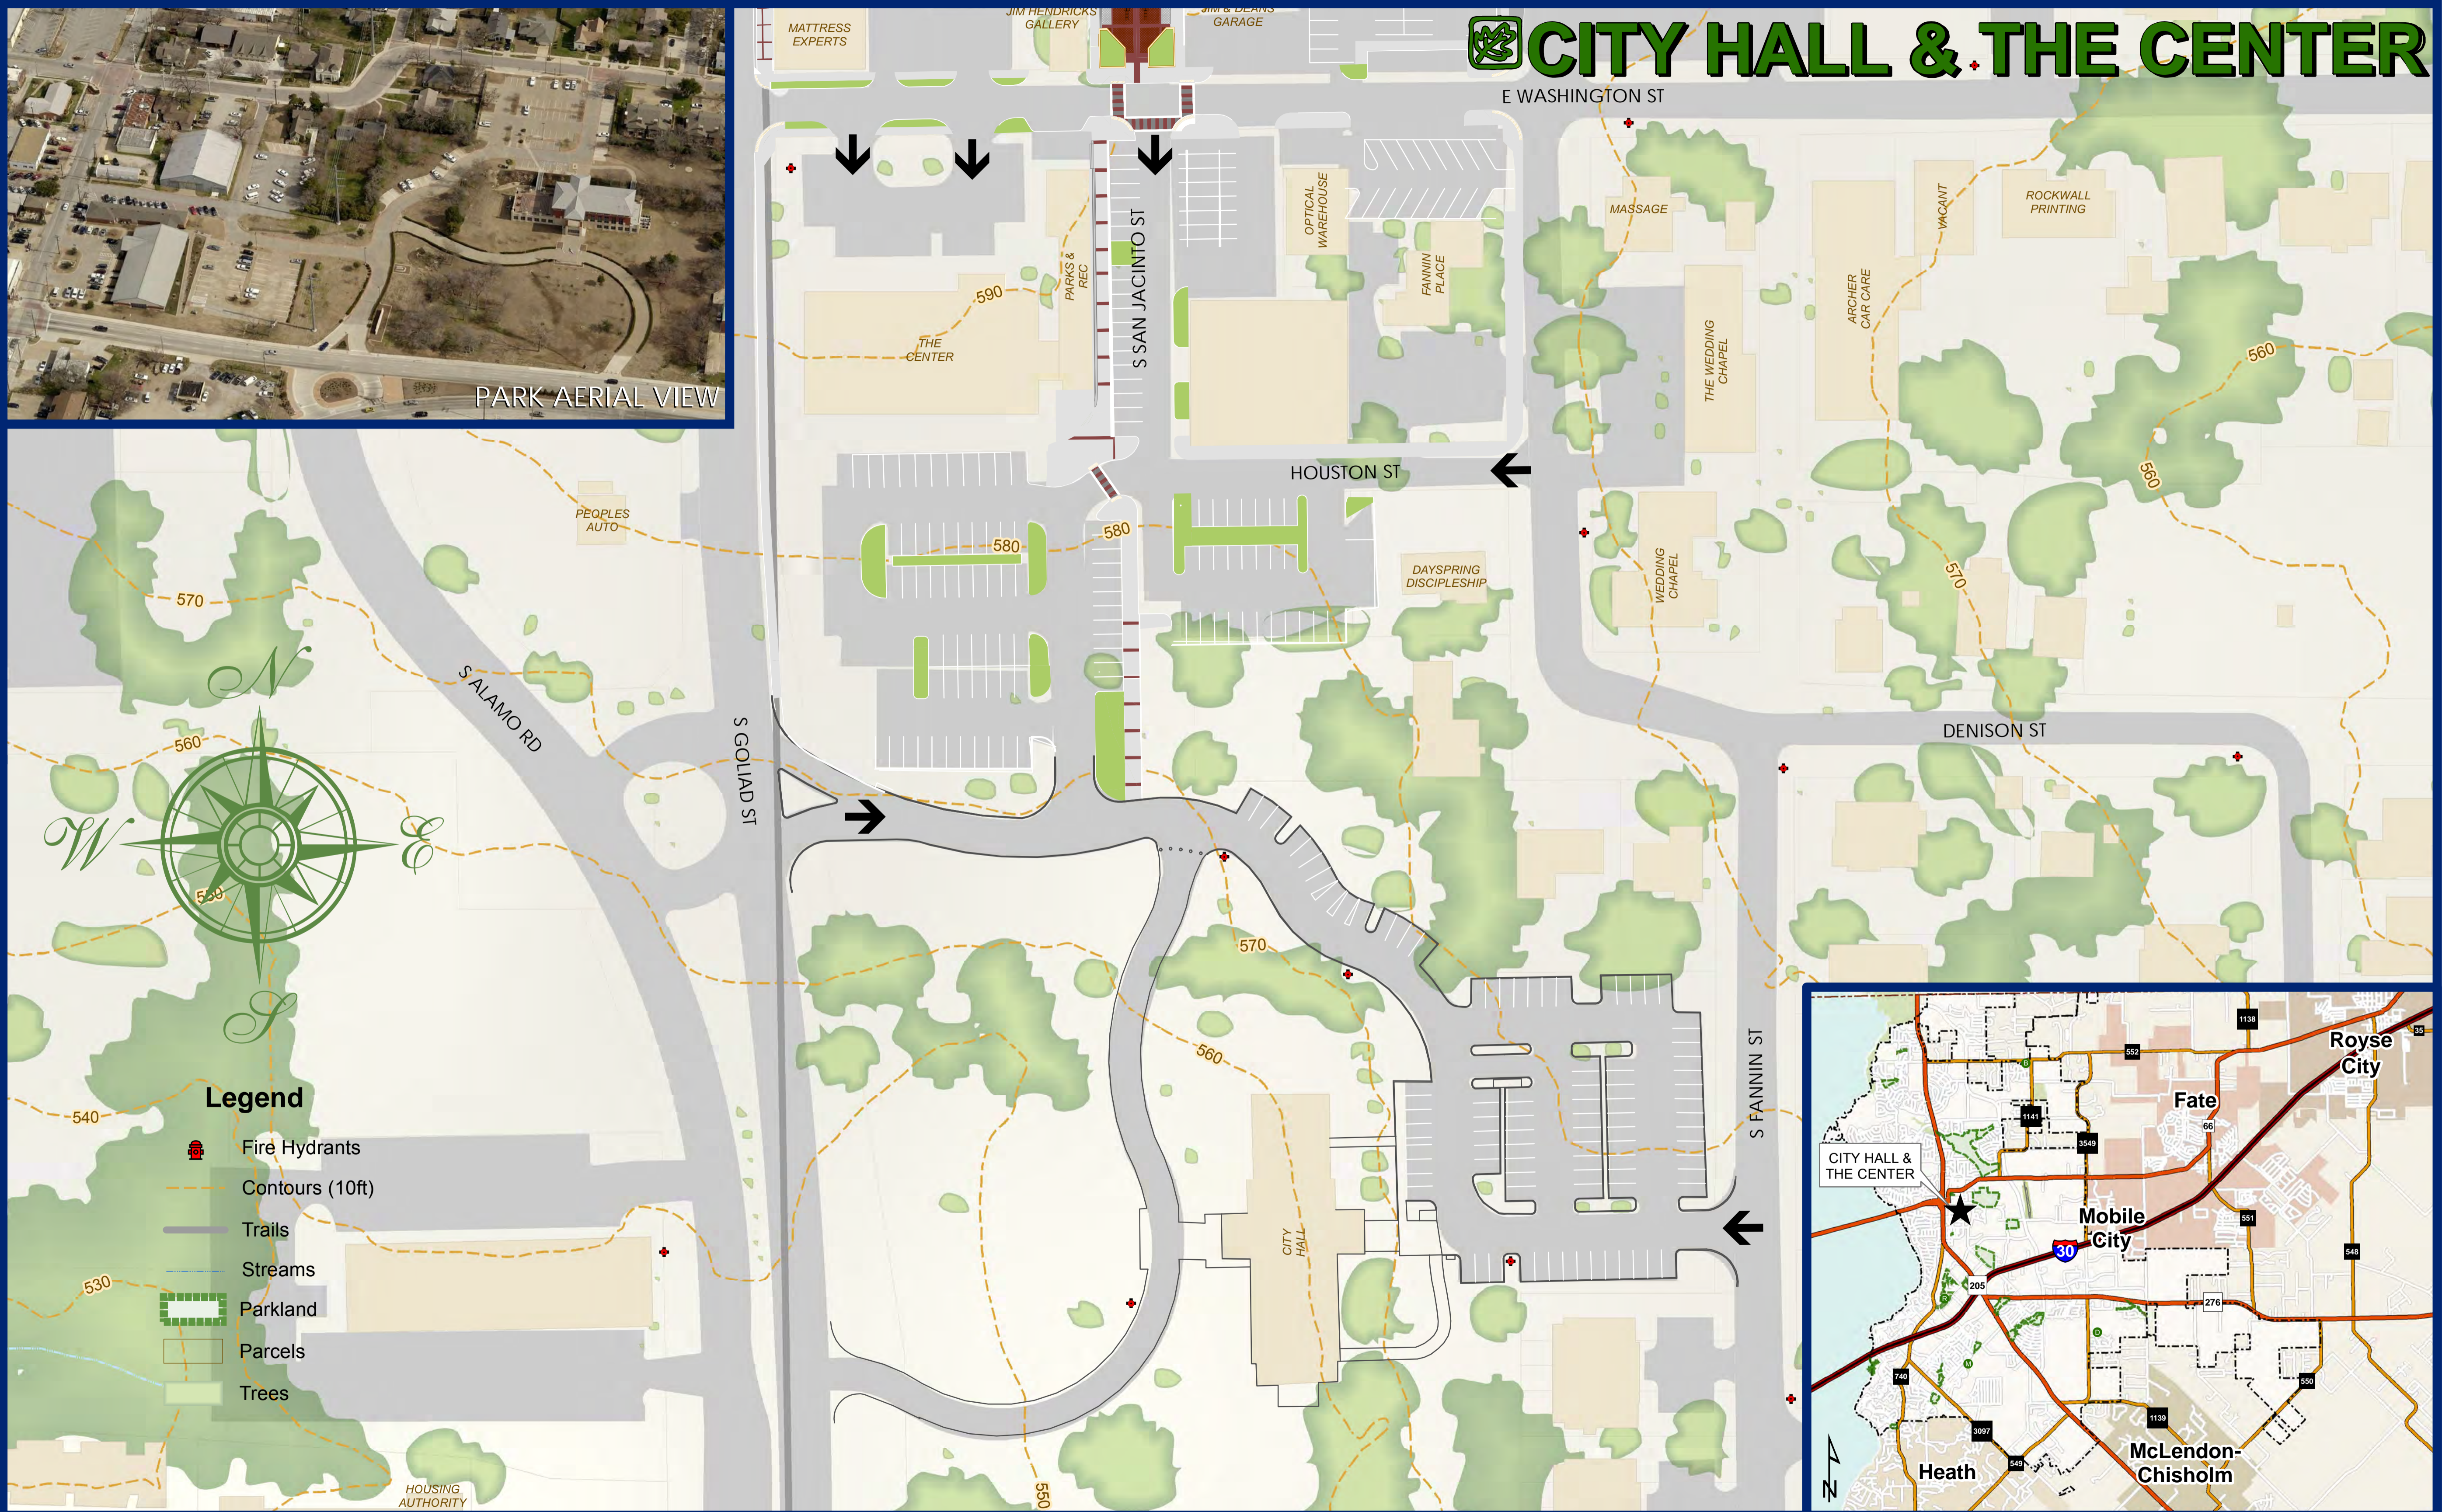

CITY HALL & THE CENTER

Legend

- Fire Hydrants
- Contours (10ft)
- Trails
- Streams
- Parkland
- Parcels
- Trees