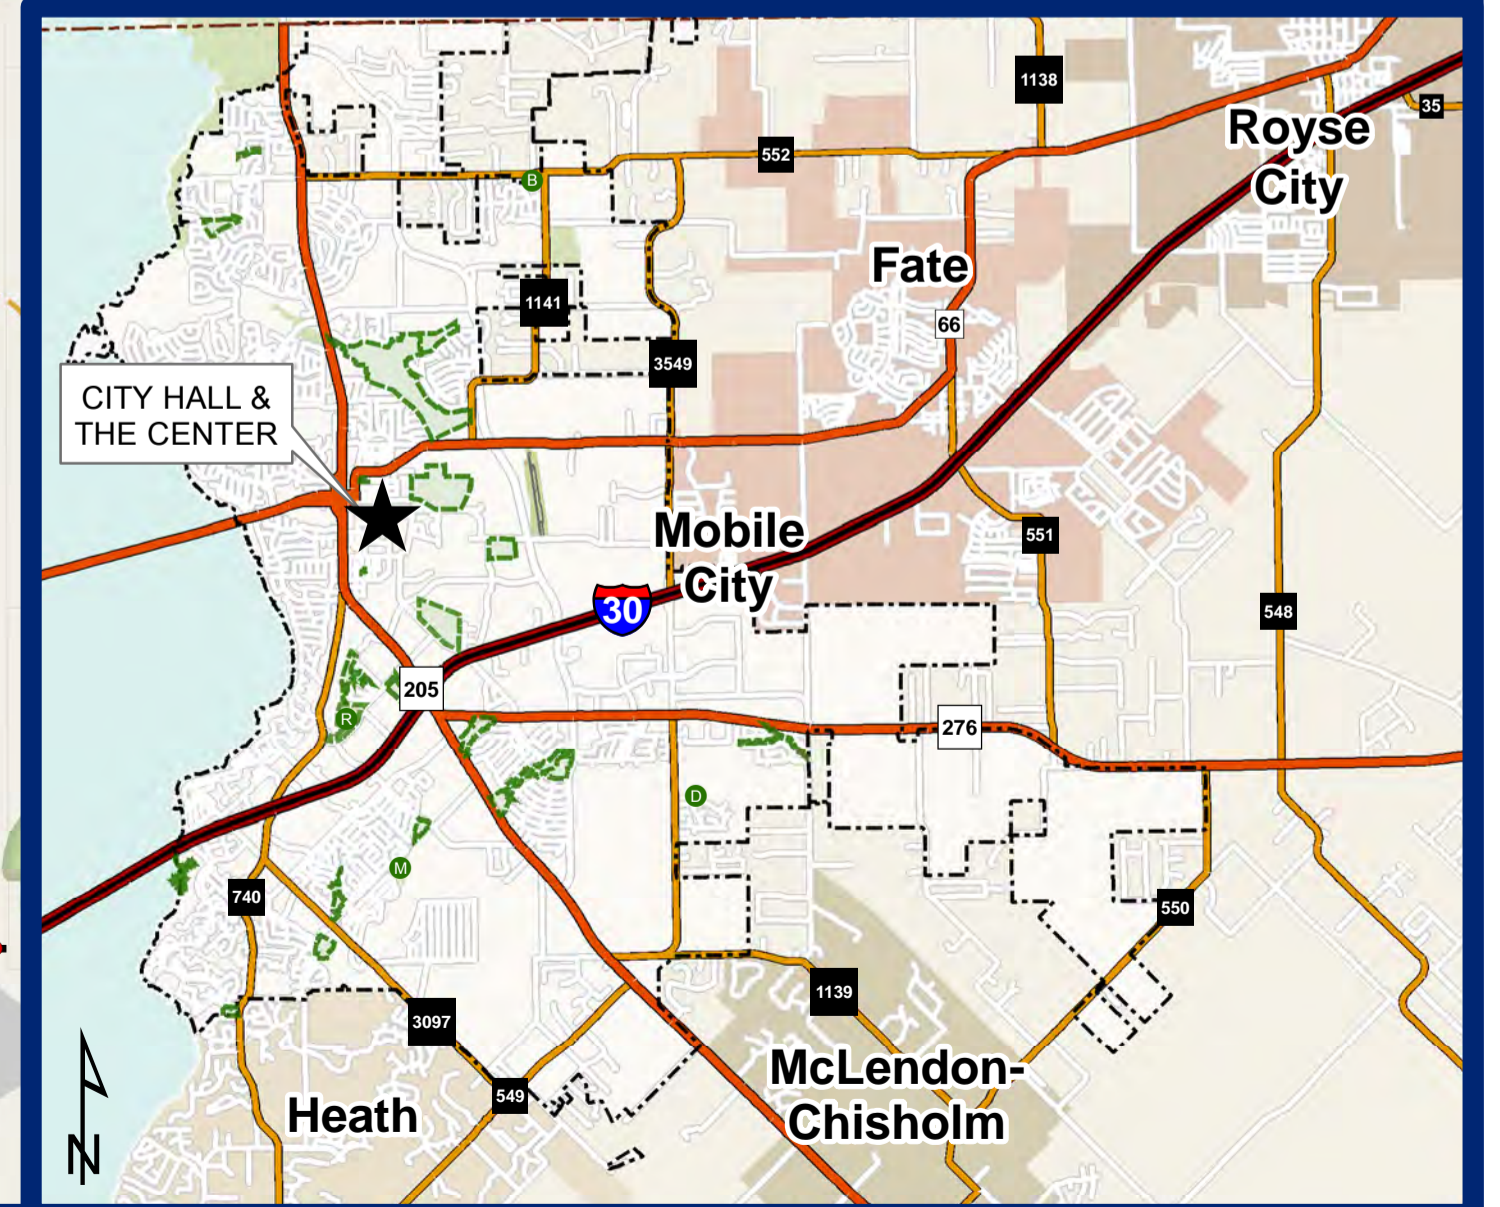

CITY HALL & THE CENTER

Legend

- Fire Hydrants
- Contours (10ft)
- Trails
- Streams
- Parkland
- Parcels
- Trees